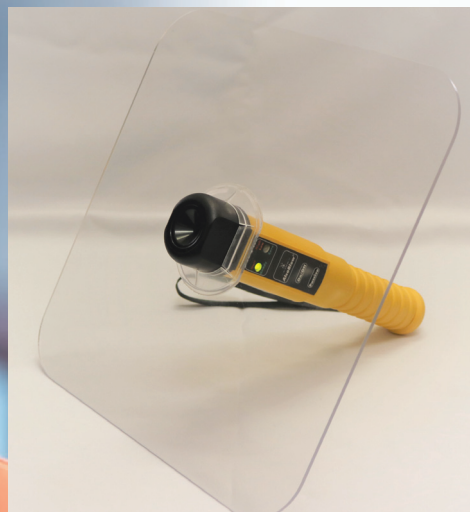

The fastest, easiest to use breathalyser ever devised. AlcoBlow® Rapid test now has a shield to assist in protecting the user against the possible infection of covid 19. It is the breathalyzer of choice for security and mine

1. Durable Perspex shield fits easily over the sample end of the AlcoBlow Rapid Test.

The shield fits tightly over the end of the AlcoBlow and ensures no air from the person being tested gets onto the hands of the Operator.

2. The shield is an extra layer of protection for the operator of a hand held breathalyser, deflecting the air away from their hands, bodies and faces.

Also available
supernova
small surface wipes

Supernova Wipes - alcohol free
Proven effective against Corona Viruses
Perfect for cleaning breathalysers